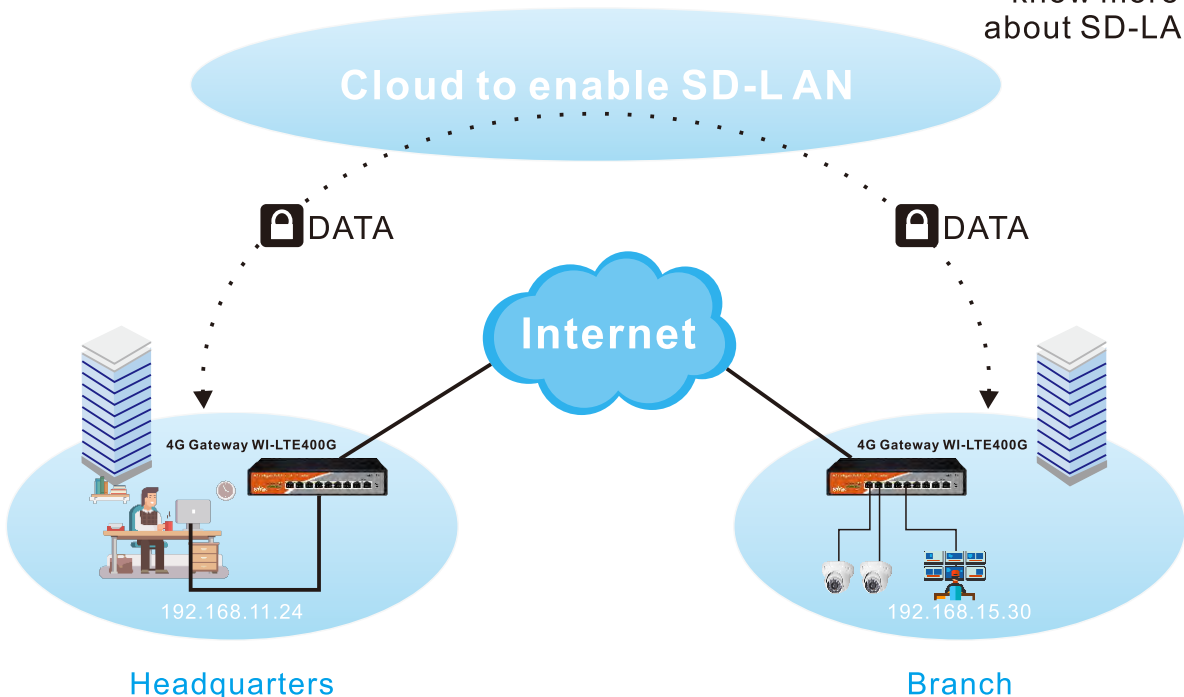

Product	WI-LTE300	WI-LTE110-O	WI-LTE115-O	WI-LTE117-O	WI-LTE400G
Wireless Data Rate	2.4G 300Mbps	2.4G 300Mbps	2.4G 300Mbps	2.4G 300Mbps	None
LTE Category	CAT4	CAT4	CAT4	CAT4	CAT4
Interface	3*100M	1*100M	1*100M	2*100M(PoE Out)	4*1000M(PoE Out)
Installation	Indoor	Outdoor	Outdoor	Outdoor	Indoor
Application	CCTV&Hotspot	CCTV	CCTV	CCTV	CCTV
SD-LAN	NO	NO	NO	Yes	Yes
Cloud Management	NO	NO	NO	Yes	Yes

SD-LAN can quickly establish a dedicated virtual LAN on the Internet, so as to realize one-key interconnection and you can access your IP camera under different IP segment between different branch nodes

know more about SD-LAN