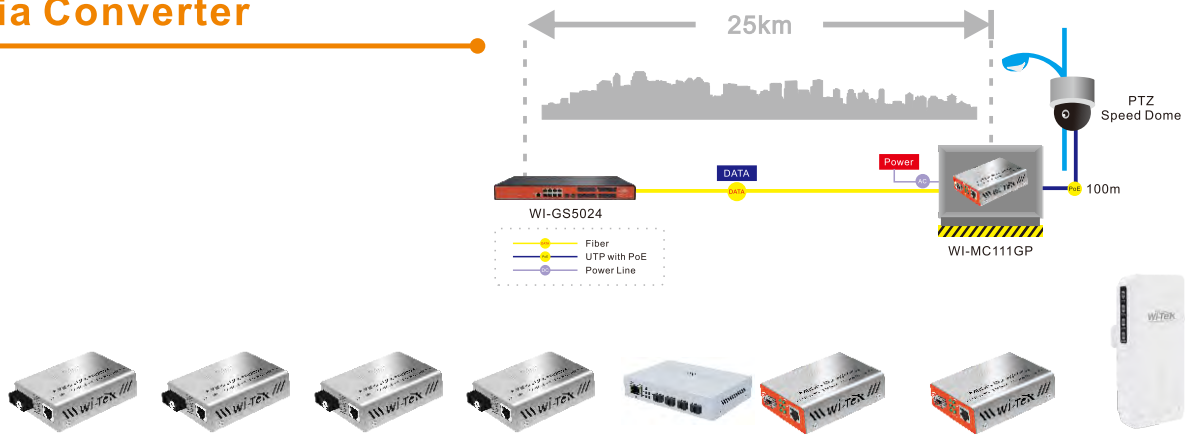

Less than 25km Power+Data Transmit Solution(urban environment)

Fiber Media Converter

Product	WI-MC101M	WI-MC101G	WI-MC103G	WI-MC115G	WI-MC135G	WI-MC111G	WI-MC111GP	WI-MC111G-O
Speed	100Mbps	Gigabit	Gigabit	Gigabit	Gigabit	Gigabit	Gigabit	Gigabit
Transmit Range	25KM	25KM	3KM	25KM	25KM	25KM	25KM	25KM
Ports	1FE+1SC	1GE+1SC	1SC+1GE	1SC+4GE	4SFP+1GE	1GE+1SFP	1GE(PoE)+1SFP	1GE(PoE)+1SFP
PoE Output	No	No	No	No	No	No	802.3af/at	802.3af/at
Power adapter	5V/1A	5V/1A	5V 2A	5V 2A	12V 1A	5V/1A	48V/0.75A	DC IN 48-52V
Application Environment	Indoor	Indoor	Indoor	Indoor	Indoor	Indoor	Indoor	Outdoor