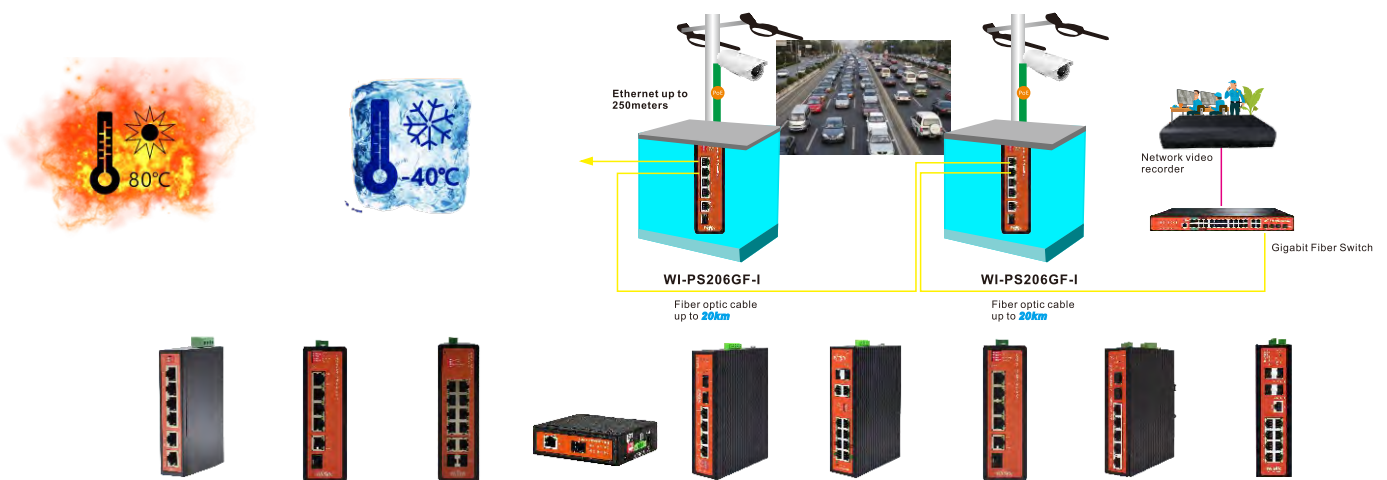

Industrial Grade PoE Switch

Product	WI-PS206-I	WI-PS206GF-I	WI-PS212GF-I	WI-PS302GF-I	WI-PS306GF-I	WI-PS310GF-I	WI-PMS305GF-I	WI-PMS306GF-I	WI-PMS312GF-I
Ports	4FE	4FE+1GE+1SFP	8FE+2GE+2SFP	1GE+1SFP	4GE+2SFP	8GE+2Combo	4GE+1GE(PD)+1SFP	4GE+2SFP	8GE+4SFP
PoE Ports	4*100Mbps	4*100Mbps	8*100Mbps	1*1000Mbps	4x1000Mbps	8x1000Mbps	4*1000Mbps	4x1000Mbps	8x1000Mbps
Watchdog	Yes	Yes	Yes	Yes	Yes	Yes	Yes	Yes	Yes
L2 Manageable	No	No	No	No	No	No	Yes	Yes	Yes
802.3BT	No	No	No	No	Yes	Yes	Yes	Yes	Yes
250m PoE	Yes	Yes	Yes	Yes	No	No	No	No	No