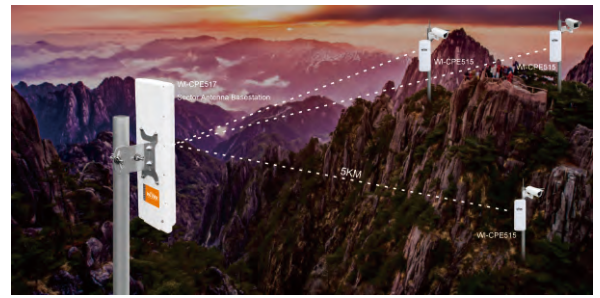

Less than 25km Power+Data Transmit Solution(rural environment)

Wireless Transmitter for CCTV Network

Product	WI-CPE111-KIT	WI-CPE513P-KIT	WI-CPE511-KIT	WI-CPE515-KIT	WI-CPE518-KIT	WI-CPE900-KIT	WI-CPE523P	WI-CPE517	WI-CPE521
Wireless Speed	300Mbps	300Mbps	300Mbps	300Mbps	300Mbps	900Mbps	300Mbps	300Mbps	300Mbps
Transmit Range	2km	3km	5km	10km	15km	10km	5km	5km	2km
Wireless Frequency	2.3-2.7Ghz	5.1-5.8Ghz	4.7-6.0Ghz	4.7-6.0Ghz	4.7-6.0Ghz	4.7-6.0Ghz	5.1-5.8Ghz	4.7-6.0Ghz	4.7-6.0Ghz
PoE Support	24V 100Mbps	48V 100Mbps	24V 100Mbps	24V 100Mbps	24V 100Mbps	24V Gigabit	48V 100Mbps	24V 100Mbps	24V 100Mbps
Camera Qty Support	16PCS	20PCS	20PCS	30PCS	30PCS	160PCS	20PCS	30PCS	30PCS
Plug and Play	No need software setting,once power up, auto-connect for PTP application						Config via WEB	Config via WEB	Config via WEB
PoE Out Port	No	1	No	No	No	No	3	No	No
Antenna Angle	60°	60°	60°	60°	8°	8°	60°	150°	360°