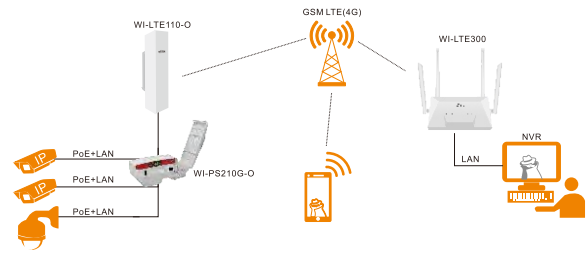

4G LTE Wi-Fi Router/CPE