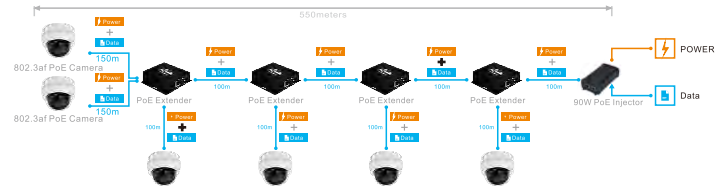

Less than 250Meters Power+Data Transmit Solution

250m Economic CCTV PoE Switch

CCTV Mode for Longer Distance + Port VLAN

Default  100 Meters

Extend  250 Meters

Product	WI-PS205H	WI-PS210H	WI-PS518GH	WI-PS526GH	WI-PS308GH	WI-PS309GFH	WI-PS318GFH
Ports	4FE+2FE	8FE+2FE	16FE+1G +1CO SFP	24FE+1G +1CO SFP	8GE+2GE	8GE+1G +1SFP	16GE+2CO SFP
PoE Ports	4	8	16	24	8	8	16
Feature	250m+Port VLAN	250m+Port VLAN	250m+Port VLAN	250m+Port VLAN	250m+Port VLAN	250m+Port VLAN	250m+Port VLAN
Power Budget	40W	65W	150W	200W	65W	65W	200W
PoE Watchdog	YES	YES	YES	YES	YES	YES	YES

250m Long-Range Hi-PoE CCTV PoE Switch

802.3bt
60-95W

802.3at
30W

802.3af
15W

Product	WI-PS205	WI-PS210	WI-PS210G	WI-PS518G	WI-PS526G
Ports	6FE	10FE	8FE + 2GE	16FE+2GE+1SFP	24FE+2Combo
PoE Ports	4	8	8	16	24
Feature	250 meters PoE Port VLAN	250 meters PoE Port VLAN	250 meters PoE Port VLAN	250 meters PoE Port VLAN	250 meters PoE Port VLAN
Ping Watchdog	YES	YES	YES	YES	YES
Hi PoE 60W	Port 1	Port 1	Port 1	Port 1,2	Port 1,2
Power Budget	65W	120W	120W	200W	250W

Less than 500Meters Power+Data Transmit Solution

100Mbps and Gigabit PoE Extender

Product	WI-PE31E	WI-PE51E	WI-POE21E-O	WI-POE22E-O	WI-PE41E-O
Speed	100Mbps	100Mbps	Gigabit	Gigabit	100Mbps
PoE Output Port	2*802.3af/at PoE	4*802.3af/at PoE	2*802.3af/at PoE	2*802.3af/at/bt PoE	3*802.3af/at PoE
PoE Input Port	1*802.3af/at PoE	1*802.3af/at/bt PoE	1*802.3af/at PoE	1*802.3af/at/bt PoE	1*802.3af/at PoE
Ports	3FE	6FE	3GE	3GE	4FE
PoE Pin	12+ 36-	12+ 36-	12+36-	1245+ 3678-	1245+ 3678-
PoE Budget	30W	30W	30W	60W	60W
Application Environment	Indoor	Indoor	Outdoor IP68	Outdoor IP68	Outdoor IP66