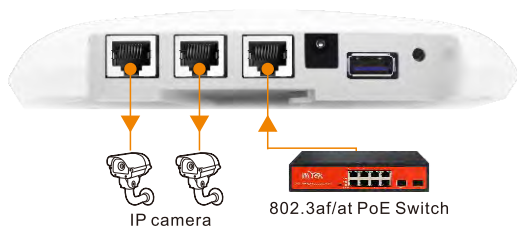

CCTV IP Surveillance Transmit Solution

www.wireless-tek.com

Company Website Cloud Management Technical Support

Less than 100Meters Power+Data Transmit Solution

Indoor Mesh Access Point with 3 PoE Port

Three ports are available for bridging two of which offers PoE passthrough when the AP is powered by an 802.3af/at PoE Switch

Model	WI-AP717MP
Wireless Data Rate	1200Mbps
Interface	3*1000M
PoE Port	2 PoE Output (DC 48-52V IN or Port1 PoE IN)
Wi-Fi Users	100+
Frequency	2.4Ghz and 5Ghz
Installation	Indoor Ceiling and Wall mount

100m 802.3af/at/bt PoE Injector

30-60 Watts 100Mbps Gigabit PoE Injector

PoE/PoE+
100m Max

Data ——— Power ———

Product	WI-POE31-48V	WI-POE51-48V	WI-POE55-60W	WI-POE58-90W	WI-POE56-60W-O
Speed	100Mbps	Gigabit	Gigabit	Gigabit	Gigabit
PoE Output	802.3af/at	802.3af/at	802.3af/at/bt	802.3af/at/bt	802.3af/at/bt
Ports	2FE	2GE	2GE	2GE	2GE
PoE Pin	12+ 36-	12+ 36-	1245+ 3678-	1245+ 3678-	1245+ 3678-
PoE Budget	24W	24W	60W	90W	60W
Application Environment	Indoor	Indoor	Indoor	Indoor	Outdoor

Less than 250Meters Power+Data Transmit Solution

250m Economic CCTV PoE Switch

CCTV Mode for Longer Distance + Port VLAN

Default  100 Meters

Extend  250 Meters

Product	WI-PS205H	WI-PS210H	WI-PS518GH	WI-PS526GH	WI-PS308GH	WI-PS309GFH	WI-PS318GFH
Ports	4FE+2FE	8FE+2FE	16FE+1G +1CO SFP	24FE+1G +1CO SFP	8GE+2GE	8GE+1G +1SFP	16GE+2CO SFP
PoE Ports	4	8	16	24	8	8	16
Feature	250m+Port VLAN	250m+Port VLAN	250m+Port VLAN	250m+Port VLAN	250m+Port VLAN	250m+Port VLAN	250m+Port VLAN
Power Budget	40W	65W	150W	200W	65W	65W	200W
PoE Watchdog	YES	YES	YES	YES	YES	YES	YES