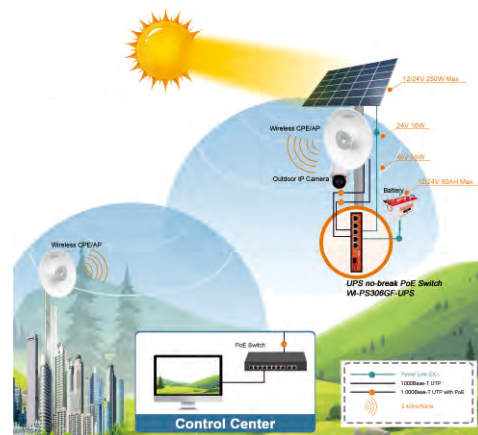

Less than 25km Power+Data Transmit Solution(rural environment)

Wireless Transmitter for CCTV Network

Product	WI-CPE111-KIT	WI-CPE513P-KIT	WI-CPE511-KIT	WI-CPE515-KIT	WI-CPE518-KIT	WI-CPE900-KIT	WI-CPE523P	WI-CPE517	WI-CPE521
Wireless Speed	300Mbps	300Mbps	300Mbps	300Mbps	300Mbps	900Mbps	300Mbps	300Mbps	300Mbps
Transmit Range	2km	3km	5km	10km	15km	10km	5km	5km	2km
Wireless Frequency	2.3-2.7Ghz	5.1-5.8Ghz	4.7-6.0Ghz	4.7-6.0Ghz	4.7-6.0Ghz	4.7-6.0Ghz	5.1-5.8Ghz	4.7-6.0Ghz	4.7-6.0Ghz
PoE Support	24V 100Mbps	48V 100Mbps	24V 100Mbps	24V 100Mbps	24V 100Mbps	24V Gigabit	48V 100Mbps	24V 100Mbps	24V 100Mbps
Camera Qty Support	16PCS	20PCS	20PCS	30PCS	30PCS	160PCS	20PCS	30PCS	30PCS
Plug and Play	No need software setting,once power up, auto-connect for PTP application						Config via WEB	Config via WEB	Config via WEB
PoE Out Port	No	1	No	No	No	No	3	No	No
Antenna Angle	60°	60°	60°	60°	8°	8°	60°	150°	360°

No-break Power+Data Transmit Solution under electricity unsteadiness /shortage environment

Solar Powered UPS PoE Switch

Product	Port	Output Power	PoE Output Volt	Power	Solar Panel Input	Battery Output	L2 Managed
 WI-PS306GF-UPS	5GE+1SFP	120W	Port 1:48V 60W Port 2-3:48V 30W Port 4-5:24V/48V 24/30W	For 12V Battery: DC 18V-30V For 24V Battery: DC: 30-36V	15-30V(12V standard) 30-44V(24V standard) 250W Max	12/24V 50AH MAX	No
 WI-PMS310GF-UPS+	8GE + 2SFP	150W	Modifiable: 24V 24W or 48V 30W	AC 110~240V	24V 500W MAX	24V 100AH MAX	Yes
 WI-PS302G-UPS	2GE	30W	Modifiable: 24V 24W or 48V 30W	AC 110~240V	NO	12V 30AH MAX	No

SD-LAN can quickly establish a dedicated virtual LAN on the Internet, so as to realize one-key interconnection and you can access your IP camera under different IP segment between different branch nodes