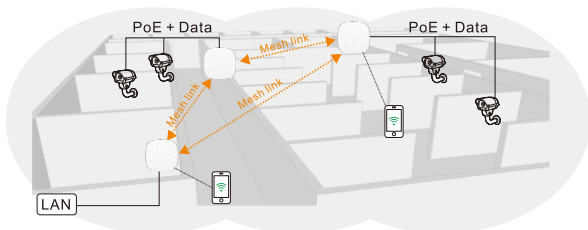

CCTV IP Surveillance Transmit Solution

www.wireless-tek.com

Company Website Cloud Management Technical Support

Less than 100Meters Power+Data Transmit Solution

Indoor Mesh Access Point with 3 PoE Port

Three ports are available for bridging two of which offers PoE passthrough when the AP is powered by an 802.3af/at PoE Switch

Model	WI-AP717MP
Wireless Data Rate	1200Mbps
Interface	3*1000M
PoE Port	2 PoE Output (DC 48-52V IN or Port1 PoE IN)
Wi-Fi Users	100+
Frequency	2.4Ghz and 5Ghz
Installation	Indoor Ceiling and Wall mount

100m 802.3af/at/bt PoE Injector

30-60 Watts 100Mbps Gigabit PoE Injector

PoE/PoE+
100m Max

Data ——— Power ———

Product	WI-POE31-48V	WI-POE51-48V	WI-POE55-60W	WI-POE58-90W	WI-POE56-60W-O
Speed	100Mbps	Gigabit	Gigabit	Gigabit	Gigabit
PoE Output	802.3af/at	802.3af/at	802.3af/at/bt	802.3af/at/bt	802.3af/at/bt
Ports	2FE	2GE	2GE	2GE	2GE
PoE Pin	12+ 36-	12+ 36-	1245+ 3678-	1245+ 3678-	1245+ 3678-
PoE Budget	24W	24W	60W	90W	60W
Application Environment	Indoor	Indoor	Indoor	Indoor	Outdoor

SD-LAN can quickly establish a dedicated virtual LAN on the Internet, so as to realize one-key interconnection and you can access your IP camera under different IP segment between different branch nodes